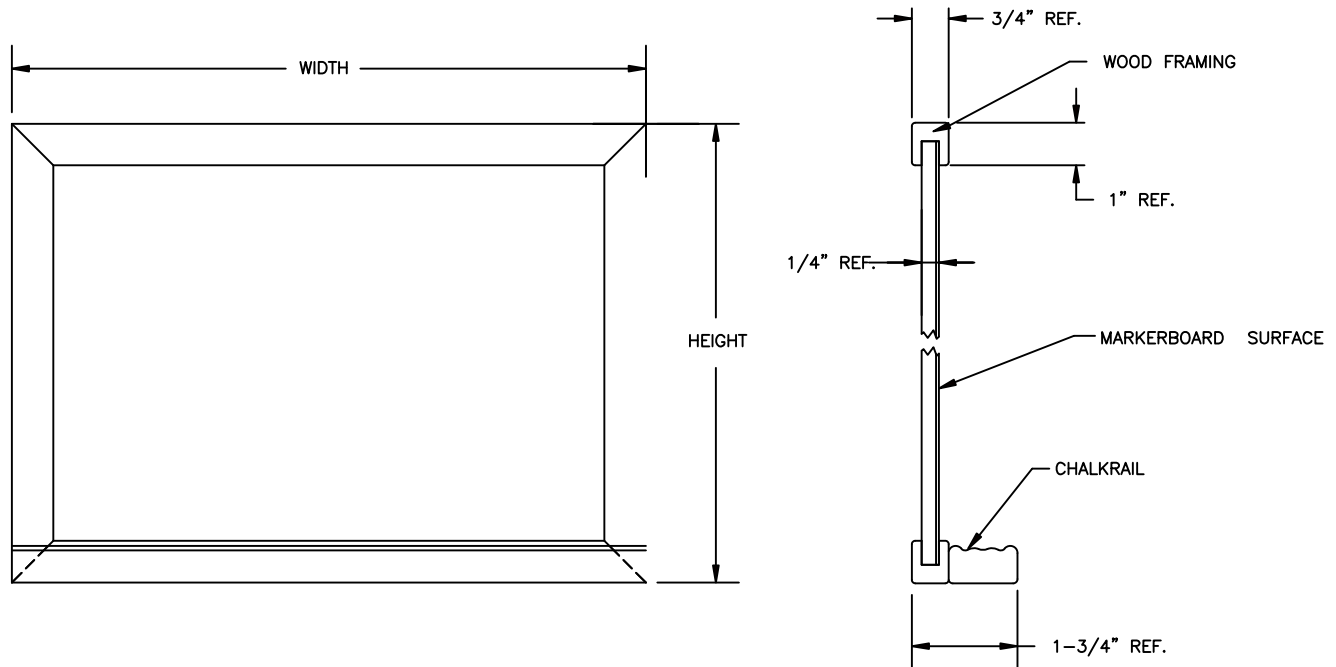

Ghent 24" x 36" Magnetic Porcelain Whiteboard with Wood Frame

Product Spec Sheet

Provided by

MyBinding.com

When Image Matters.

Call Us at 1-800-944-4573

M1W Series

WOOD FRAMED PORCELAIN WHITEBOARD

MyBinding.com
5500 NE Moore Court
Hillsboro, OR 97124
Toll Free: 1-800-944-4573
Local: 503-640-5920

Specifications

Wood framing to be clear-coated oak.
Framing to be permanently attached to the porcelain writing panel.
Writing panel shall be 28ga porcelain-on-steel laminated to 1/4" hardboard with a mylar backing.
Carries a 50-year guarantee.
Available in sizes 3'Hx4'W, 4'Hx4'W, 4'Hx5'W, 4'Hx6'W, 4'Hx'8'W, 4'Hx10'W, and 4'Hx12'W.