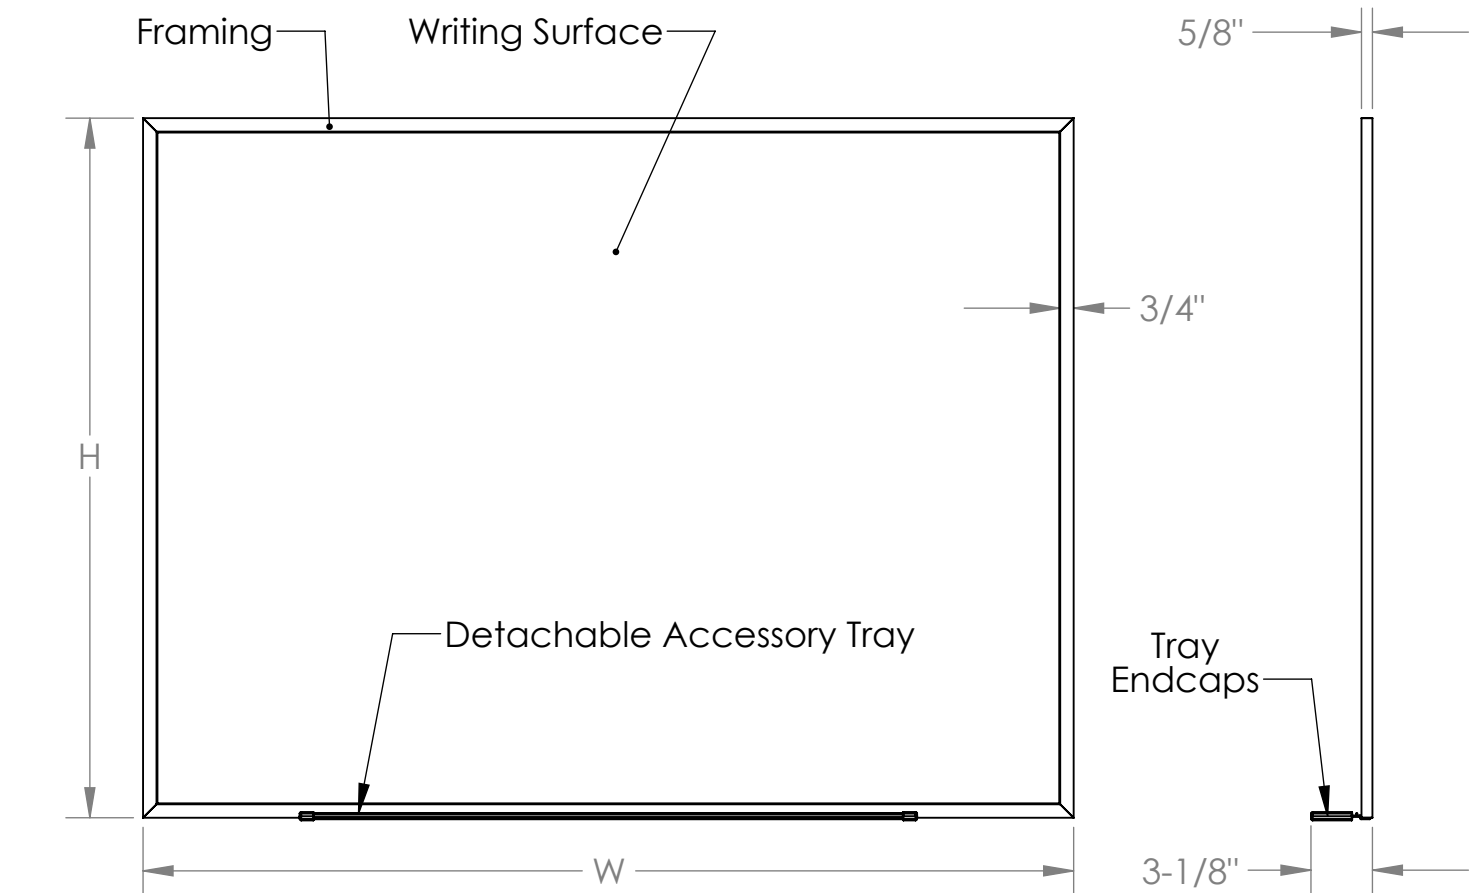

***Ghent 48.5" x 96.5" Magnetic
Porcelain Whiteboard with
Aluminum Frame***

Product Spec Sheet

Provided by

MyBinding.com

When Image Matters.

Call Us at 1-800-944-4573

M1 Series

Aluminum Framed Porcelain White 3/4" boards

ghent.

Materials:

- Framing and detached accessory tray: Satin anodized aluminum extrusion
- Writing surface: White porcelain coated 28 gage - steel laminated to 3/8" thick fiberboard, with a mylar film backing.
- Detached accessory tray end caps: Gray thermoplastic.

Features:

- Ghent "L" hangers are included.
- An eraser and black marker is included with each 3' X 5' and larger boards.
- Available in the following sizes:
2'H x 3'W, 3'H x 4'W, 4'H x 5'W, 4'H x 6'W, 4'H x 8'W, 4'H x 10'W, 4'H x 12'W,
or 4'H x 16'W' (2 pcs)
- Board is guaranteed 50 years.