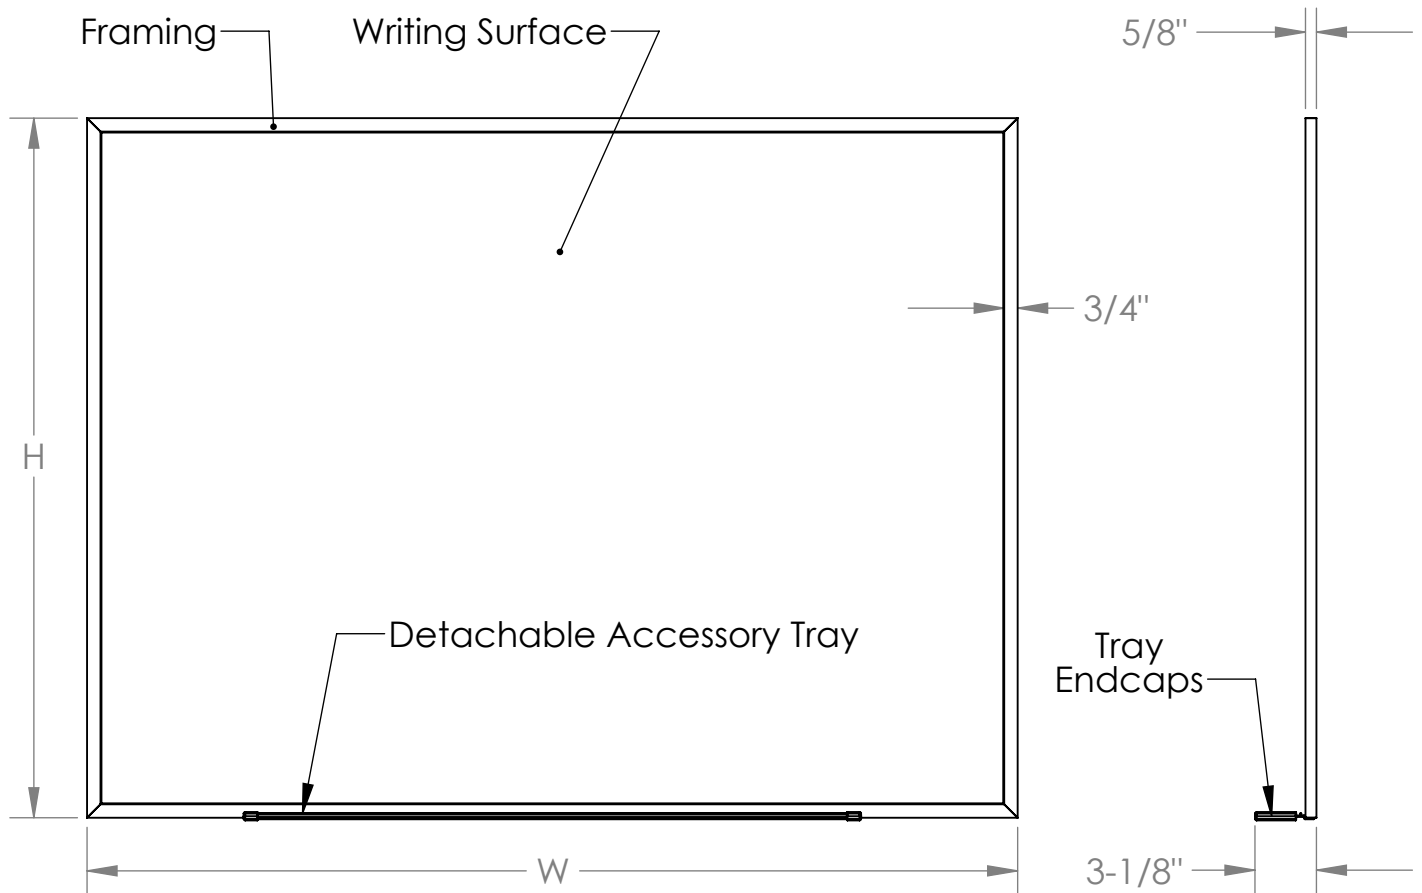

***Ghent 48.5" x 60.5"***  
***Magnetic Porcelain Whiteboard***  
***with Aluminum Frame***

Product Spec Sheet

*Provided by*

**MyBinding.com**  
*When Image Matters.*

Call Us at 1-800-944-4573

## Materials:

- Framing and detached accessory tray: Satin anodized aluminum extrusion
- Writing surface: White porcelain coated 28 gage - steel laminated to 3/8" thick fiberboard, with a mylar film backing.
- Detached accessory tray end caps: Gray thermoplastic.

## Features:

- Ghent "L" hangers are included.
- An eraser and black marker is included with each 3' X 5' and larger boards.
- Available in the following sizes:  
2'H x 3'W, 3'H x 4'W, 4'H x 5'W, 4'H x 6'W, 4'H x 8'W, 4'H x 10'W, 4'H x 12'W,  
or 4'H x 16'W' (2 pcs)
- Board is guaranteed 50 years.