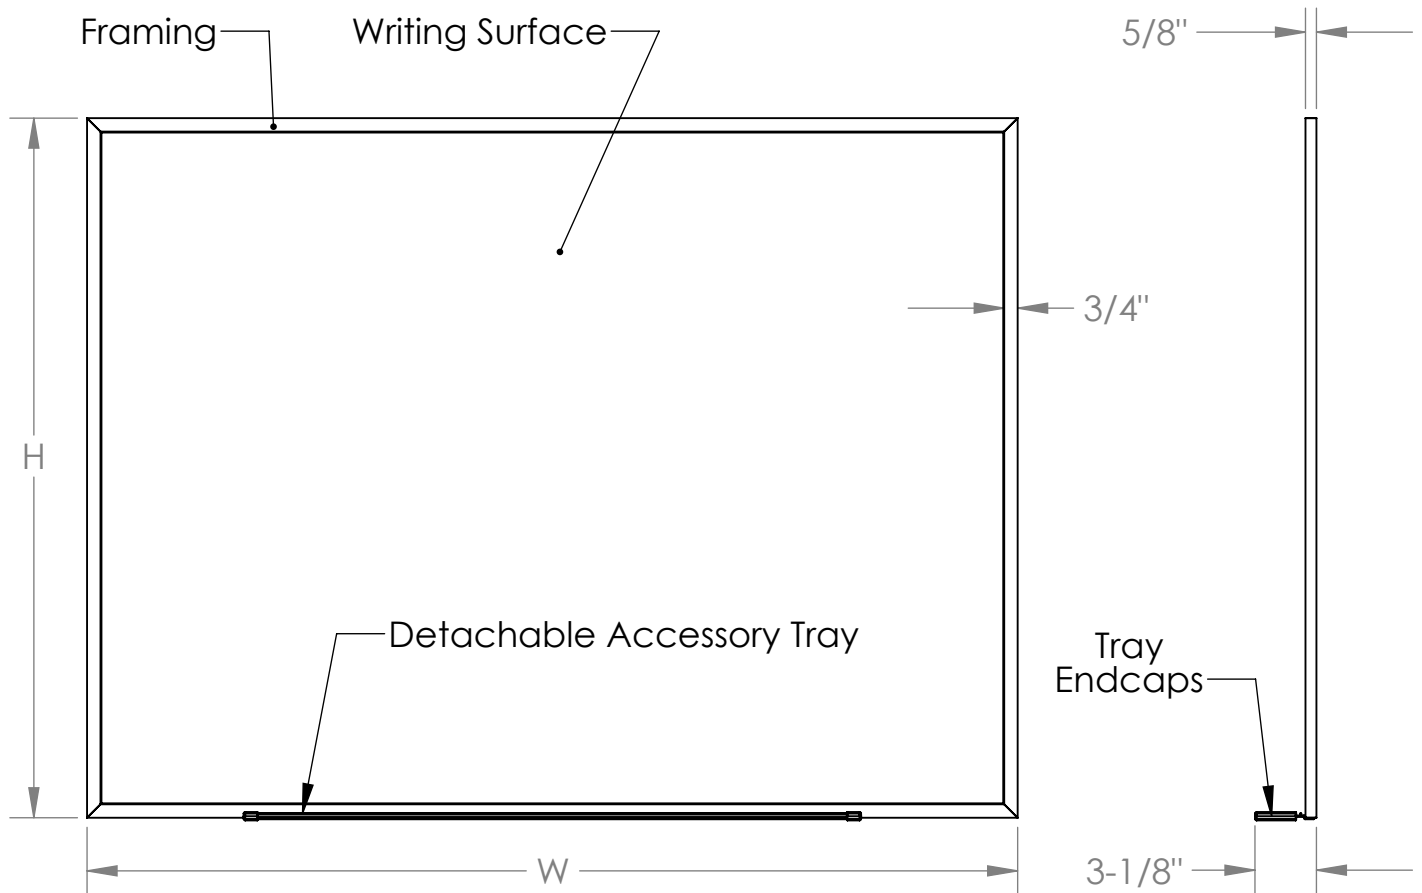

Ghent 24" x 36" Magnetic Porcelain Whiteboard with Aluminum Frame

Product Spec Sheet

Provided by

MyBinding.com
When Image Matters.

Call Us at 1-800-944-4573

M1 Series

Aluminum Framed Porcelain White 3/4" boards

ghent.

Materials:

- Framing and detached accessory tray: Satin anodized aluminum extrusion
- Writing surface: White porcelain coated 28 gage - steel laminated to 3/8" thick fiberboard, with a mylar film backing.
- Detached accessory tray end caps: Gray thermoplastic.

Features:

- Ghent "L" hangers are included.
- An eraser and black marker is included with each 3' X 5' and larger boards.
- Available in the following sizes:
2'H x 3'W, 3'H x 4'W, 4'H x 5'W, 4'H x 6'W, 4'H x 8'W, 4'H x 10'W, 4'H x 12'W,
or 4'H x 16'W' (2 pcs)
- Board is guaranteed 50 years.