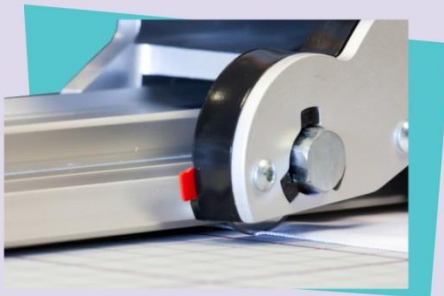

OPTIONAL EXTRAS AND ACCESSORIES

Textile Cutter

Designed for cutting textiles and other delicate materials, or trimming thin strips off banners and posters, where a knife blade would be too aggressive.*

To ensure safe operation the red blade guard is engaged when not in use.

* For use with a cutting mat