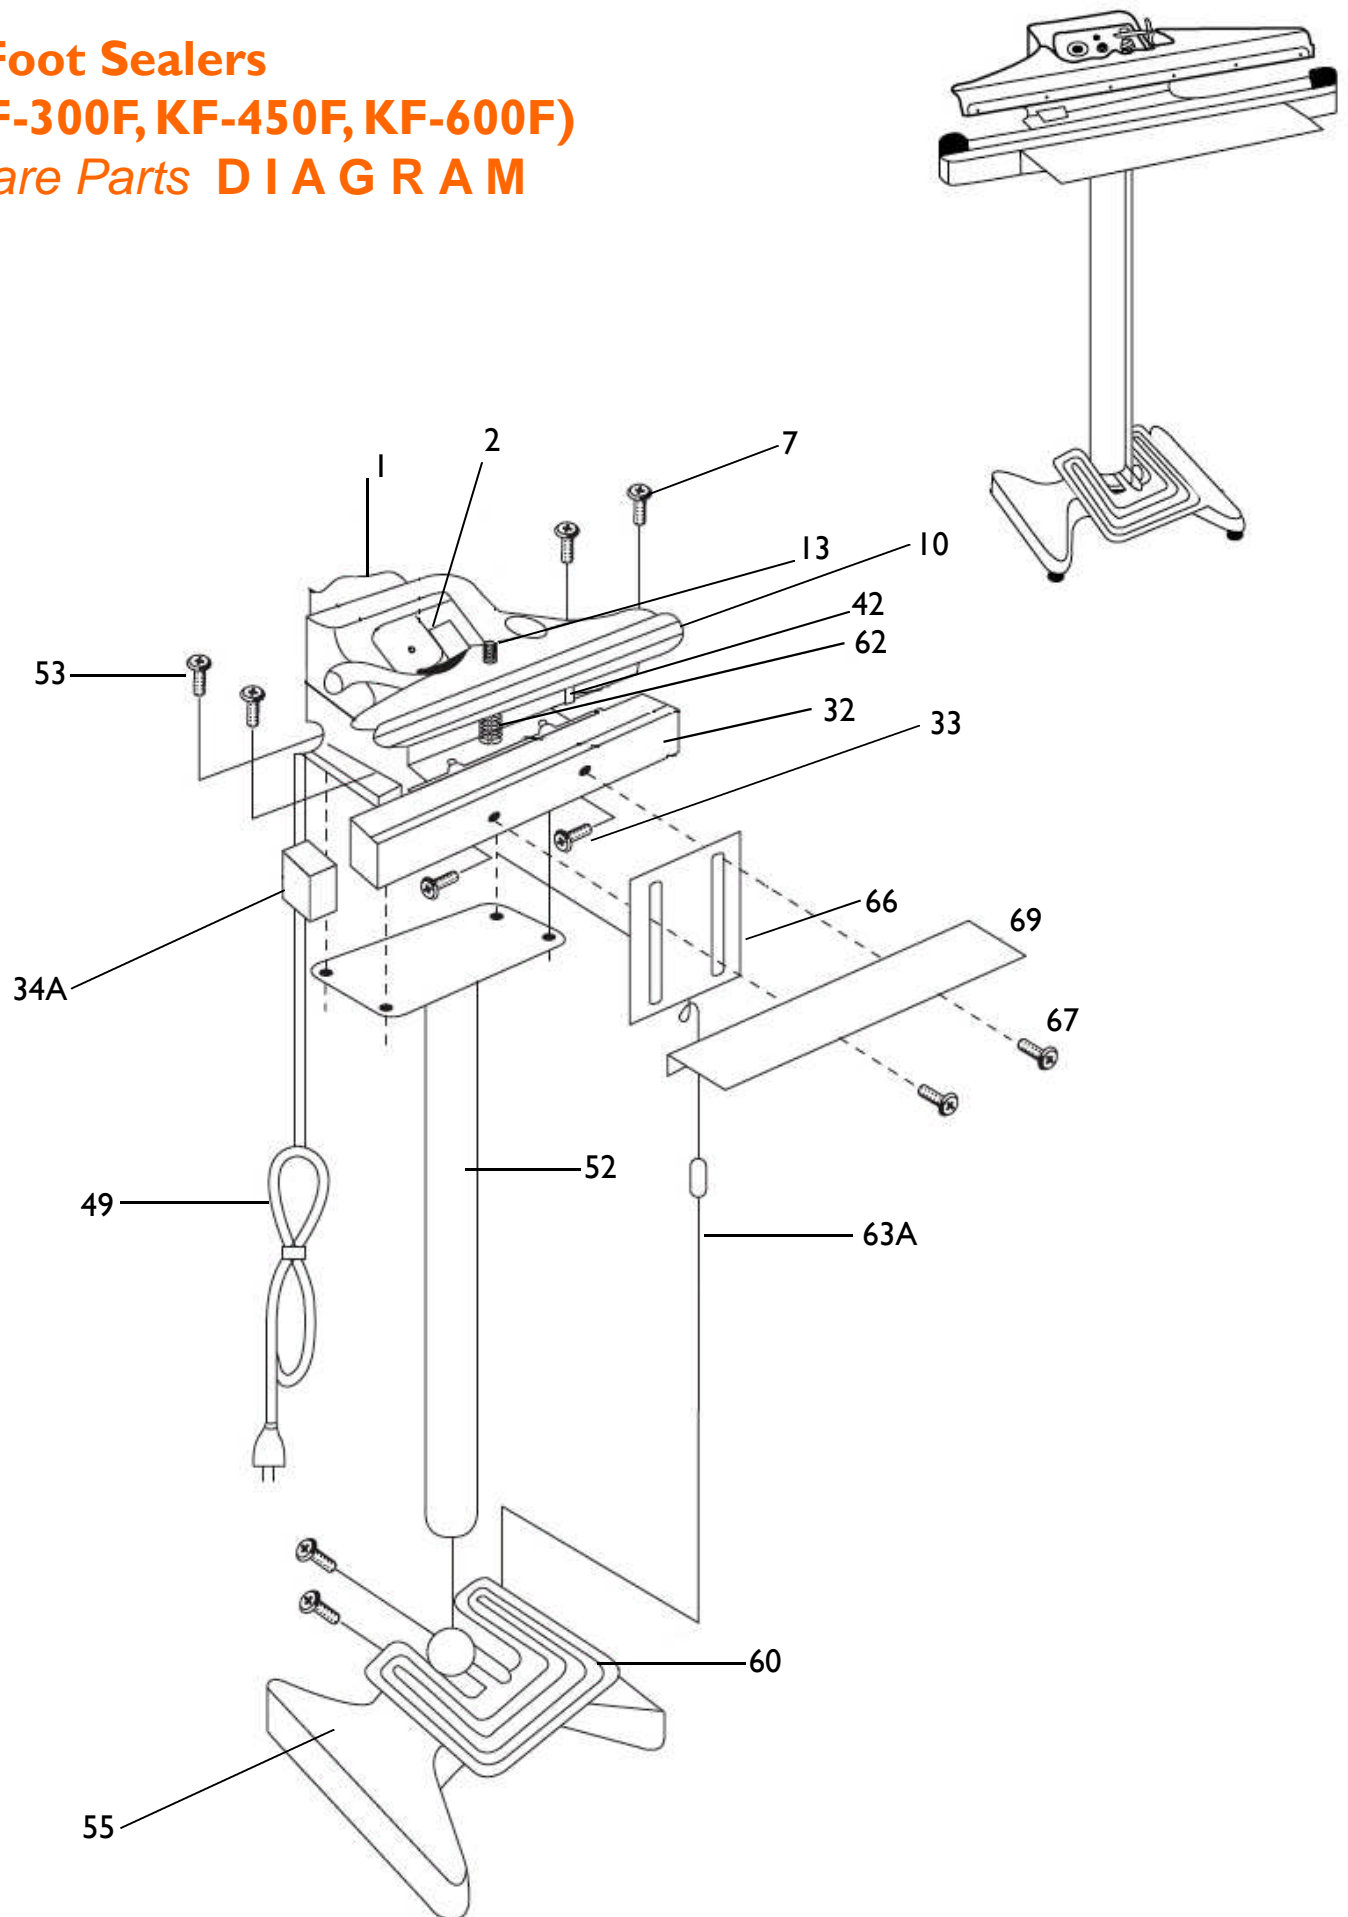

***SealerSales KF-300F***  
***12" Foot-Operated Impulse***  
***Sealer w/ 2.5mm Seal Width***

Parts List

*Provided by*

**MyBinding.com**  
*When Image Matters.*

Call Us at 1-800-944-4573

■ **Foot Sealers**  
**(KF-300F, KF-450F, KF-600F)**  
**Spare Parts DIAGRAM**