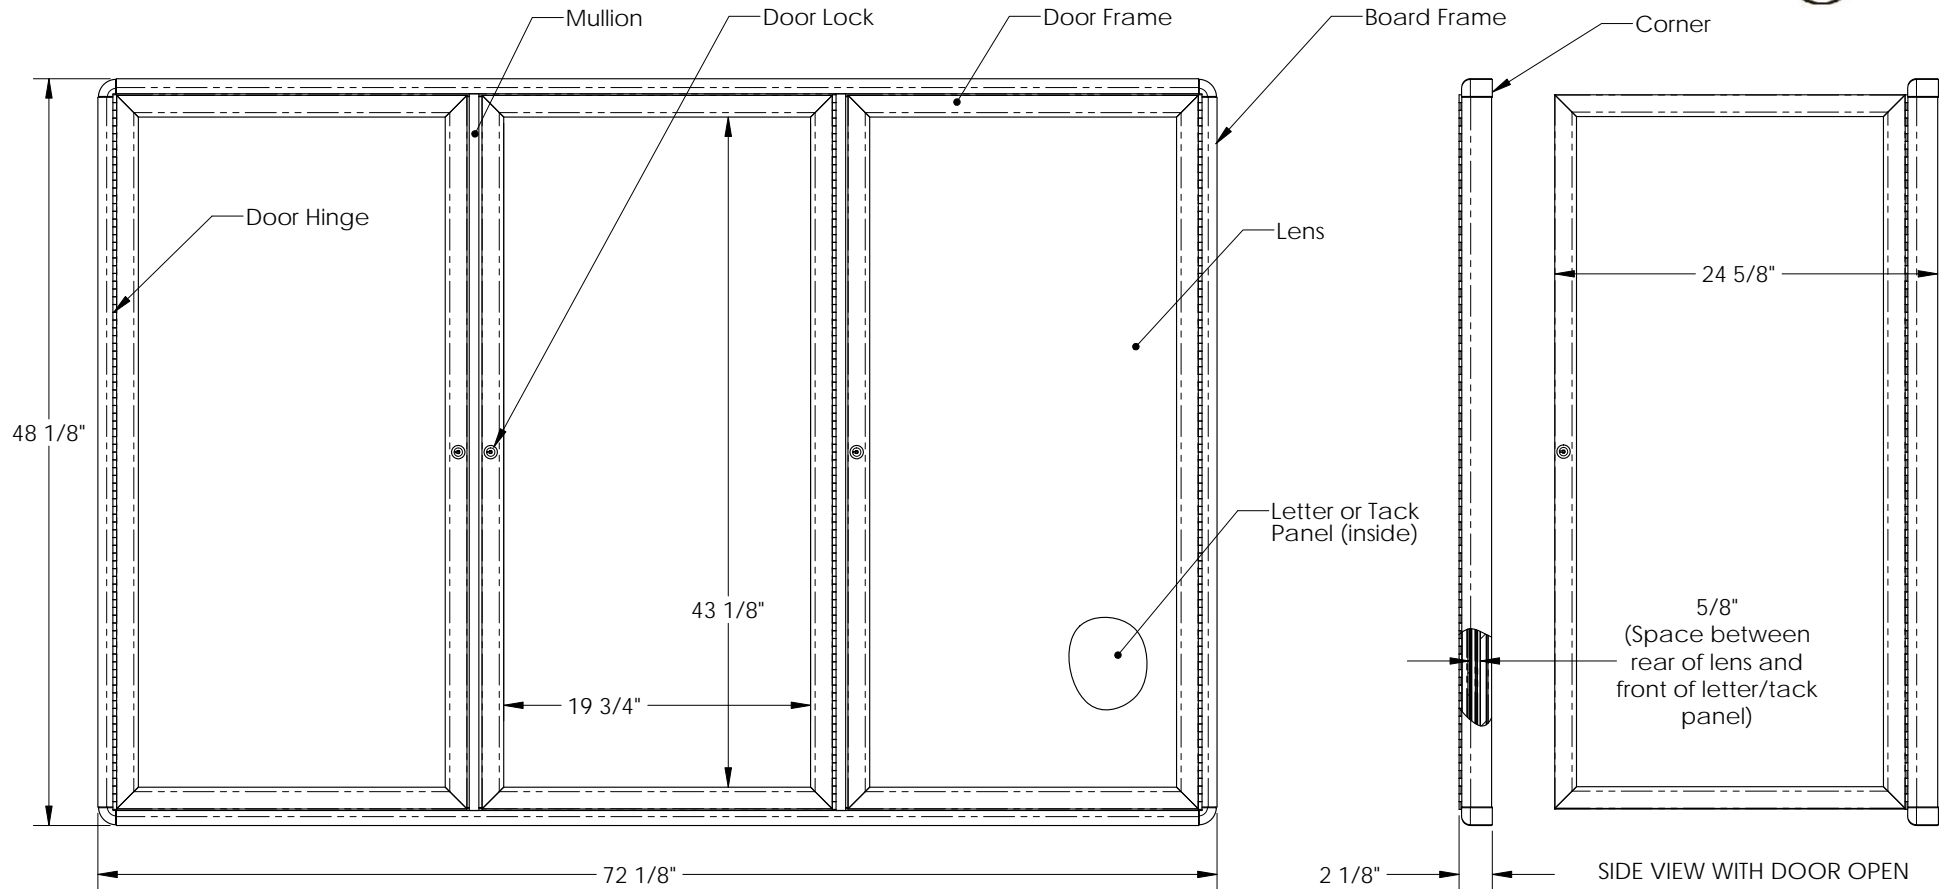

Ghent Ovation 48" x 72"
3-Door Indoor Enclosed Gray Fabric
Bulletin Board with Gray Frame

Product Spec Sheet

Provided by

MyBinding.com
When Image Matters.

Call Us at 1-800-944-4573

Ovation Series

Enclosed Boards - 3 Door

ghent.

Materials:

- Board frame, door frames, and door hinges - aluminum.
- Lens - clear acrylic sheet.
- Letter panel - flannel stuffed 1/2" thick grooved medium density fiberboard (MDF).
- Tack panel - fabric covered 3/8" thick fiber board.
- Board corners - die cast zinc
- Lock, hanger, and fasteners - steel

Features:

- Full length door hinges.
- Rounded board frame corners
- A cam style door locks with two keys.
- Four installed hangers
- One set of white plastic 3/4" gothic letters (included with boards with letter panels)