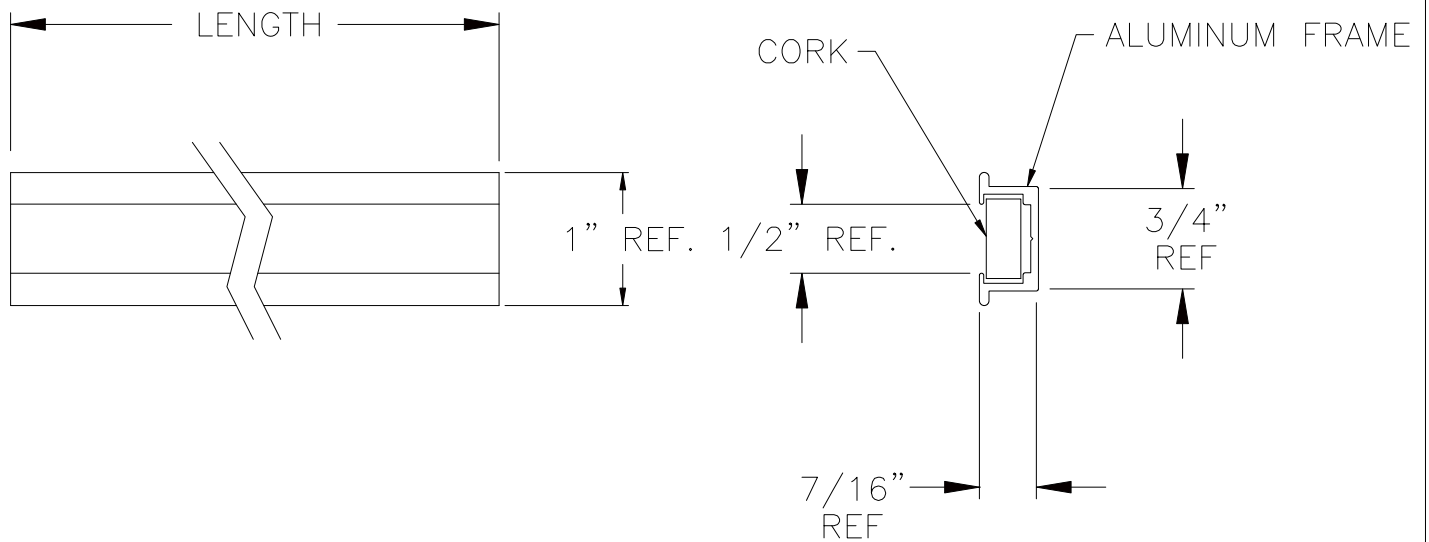

Ghent 2" Maprail 4' Length - 6 Per Carton

Product Spec Sheet

Provided by

MyBinding.com

When Image Matters.

Call Us at 1-800-944-4573

1" MAPRAIL

MyBinding.com
 5500 NE Moore Court
 Hillsboro, OR 97124
 Toll Free: 1-800-944-4573
 Local: 503-640-5920

Specifications

Ghent's maprails are the perfect tack surface when space is limited. The maprails feature an aluminum 6063-T5 rail with a 1/4" natural cork tack surface that will not shrink. The maprail can be mounted directly to the top of a board or directly to a wall. The maximum recommended load limit between mounting holes is 10lbs. These maprails are available in lengths of 4', 6', and 8'.

2" MAPRAIL

MyBinding.com
 5500 NE Moore Court
 Hillsboro, OR 97124
 Toll Free: 1-800-944-4573
 Local: 503-640-5920

Specifications

Ghent's maprails are the perfect tack surface when space is limited. The maprails feature an aluminum 6063-T5 rail with a 1/4" natural cork tack surface that will not shrink. The maprail can be mounted directly to the top of a board or directly to a wall. The maximum recommended load limit between mounting holes is 15lbs. These maprails are available in lengths of 4', 6', and 8'.