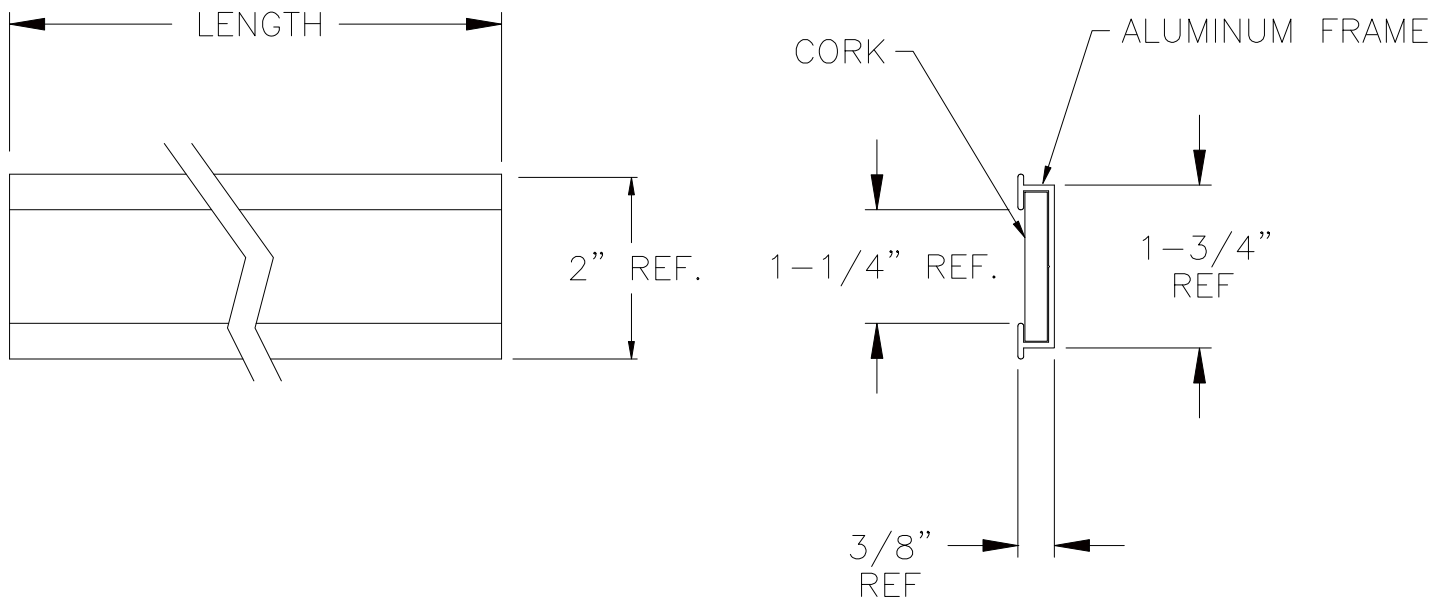

Ghent 2" Maprail 4' Length - 6 Per Carton

Product Spec Sheet

Provided by

MyBinding.com

When Image Matters.

Call Us at 1-800-944-4573

1" MAPRAIL

MyBinding.com
 5500 NE Moore Court
 Hillsboro, OR 97124
 Toll Free: 1-800-944-4573
 Local: 503-640-5920

Specifications

Ghent's maprails are the perfect tack surface when space is limited. The maprails feature an aluminum 6063-T5 rail with a 1/4" natural cork tack surface that will not shrink. The maprail can be mounted directly to the top of a board or directly to a wall. The maximum recommended load limit between mounting holes is 10lbs. These maprails are available in lengths of 4', 6', and 8'.

2" MAPRAIL

MyBinding.com
 5500 NE Moore Court
 Hillsboro, OR 97124
 Toll Free: 1-800-944-4573
 Local: 503-640-5920

Specifications

Ghent's maprails are the perfect tack surface when space is limited. The maprails feature an aluminum 6063-T5 rail with a 1/4" natural cork tack surface that will not shrink. The maprail can be mounted directly to the top of a board or directly to a wall. The maximum recommended load limit between mounting holes is 15lbs. These maprails are available in lengths of 4', 6', and 8'.