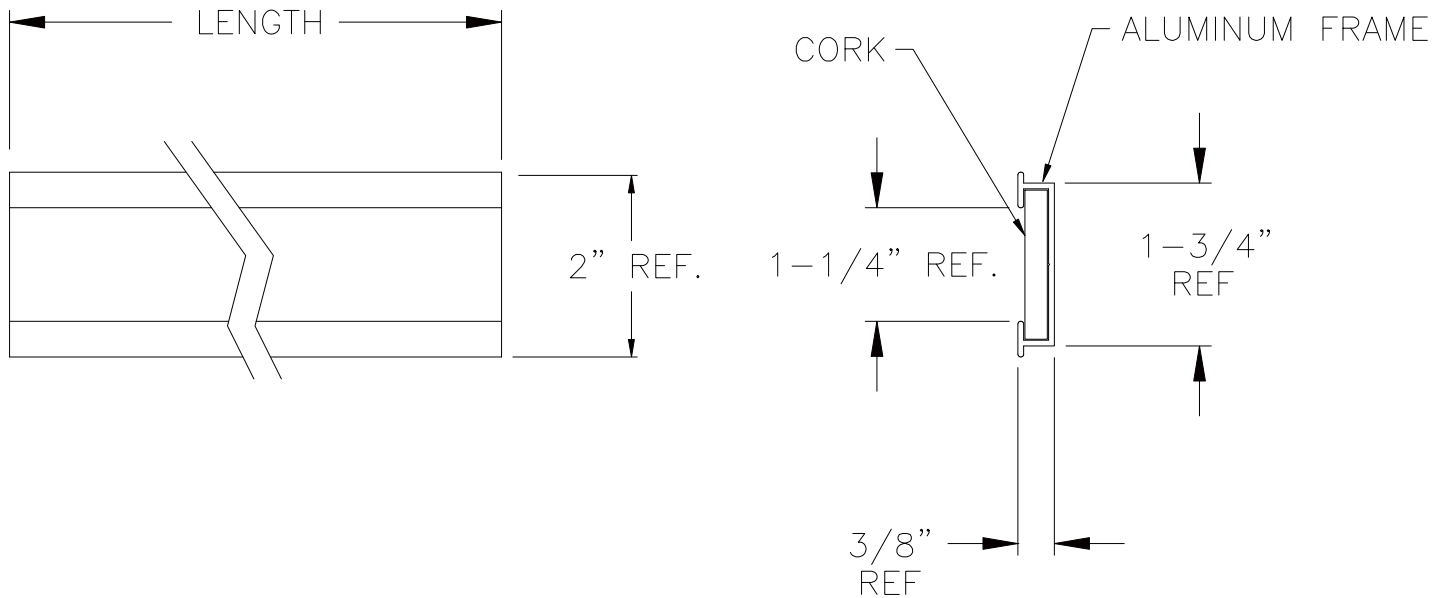

Ghent 1" Maprail Flag Holder

Product Spec Sheet

Provided by

MyBinding.com

When Image Matters.

Call Us at 1-800-944-4573

1" MAPRAIL

MyBinding.com
 5500 NE Moore Court
 Hillsboro, OR 97124
 Toll Free: 1-800-944-4573
 Local: 503-640-5920

Specifications

Ghent's maprails are the perfect tack surface when space is limited. The maprails feature an aluminum 6063-T5 rail with a 1/4" natural cork tack surface that will not shrink. The maprail can be mounted directly to the top of a board or directly to a wall. The maximum recommended load limit between mounting holes is 10lbs. These maprails are available in lengths of 4', 6', and 8'.

2" MAPRAIL

MyBinding.com
 5500 NE Moore Court
 Hillsboro, OR 97124
 Toll Free: 1-800-944-4573
 Local: 503-640-5920

Specifications

Ghent's maprails are the perfect tack surface when space is limited. The maprails feature an aluminum 6063-T5 rail with a 1/4" natural cork tack surface that will not shrink. The maprail can be mounted directly to the top of a board or directly to a wall. The maximum recommended load limit between mounting holes is 15lbs. These maprails are available in lengths of 4', 6', and 8'.