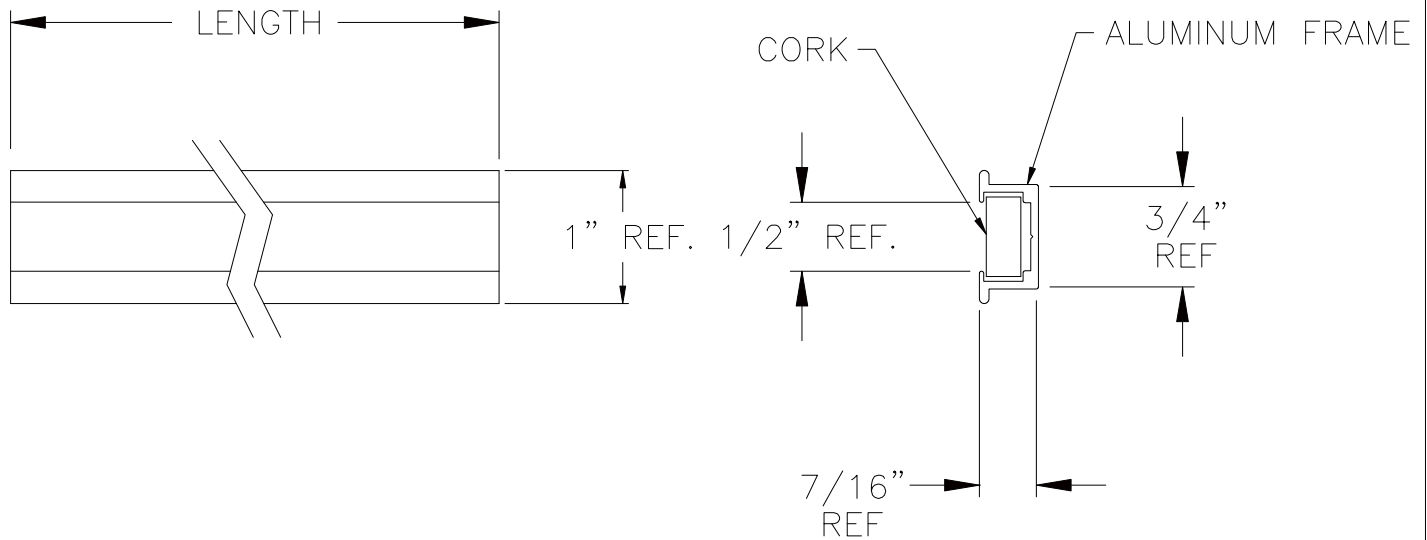

Ghent 1" Maprail Flag Holder

Product Spec Sheet

Provided by

MyBinding.com

When Image Matters.

Call Us at 1-800-944-4573

1" MAPRAIL

MyBinding.com
 5500 NE Moore Court
 Hillsboro, OR 97124
 Toll Free: 1-800-944-4573
 Local: 503-640-5920

Specifications

Ghent's maprails are the perfect tack surface when space is limited. The maprails feature an aluminum 6063-T5 rail with a 1/4" natural cork tack surface that will not shrink. The maprail can be mounted directly to the top of a board or directly to a wall. The maximum recommended load limit between mounting holes is 10lbs. These maprails are available in lengths of 4', 6', and 8'.

2" MAPRAIL

MyBinding.com
 5500 NE Moore Court
 Hillsboro, OR 97124
 Toll Free: 1-800-944-4573
 Local: 503-640-5920

Specifications

Ghent's maprails are the perfect tack surface when space is limited. The maprails feature an aluminum 6063-T5 rail with a 1/4" natural cork tack surface that will not shrink. The maprail can be mounted directly to the top of a board or directly to a wall. The maximum recommended load limit between mounting holes is 15lbs. These maprails are available in lengths of 4', 6', and 8'.