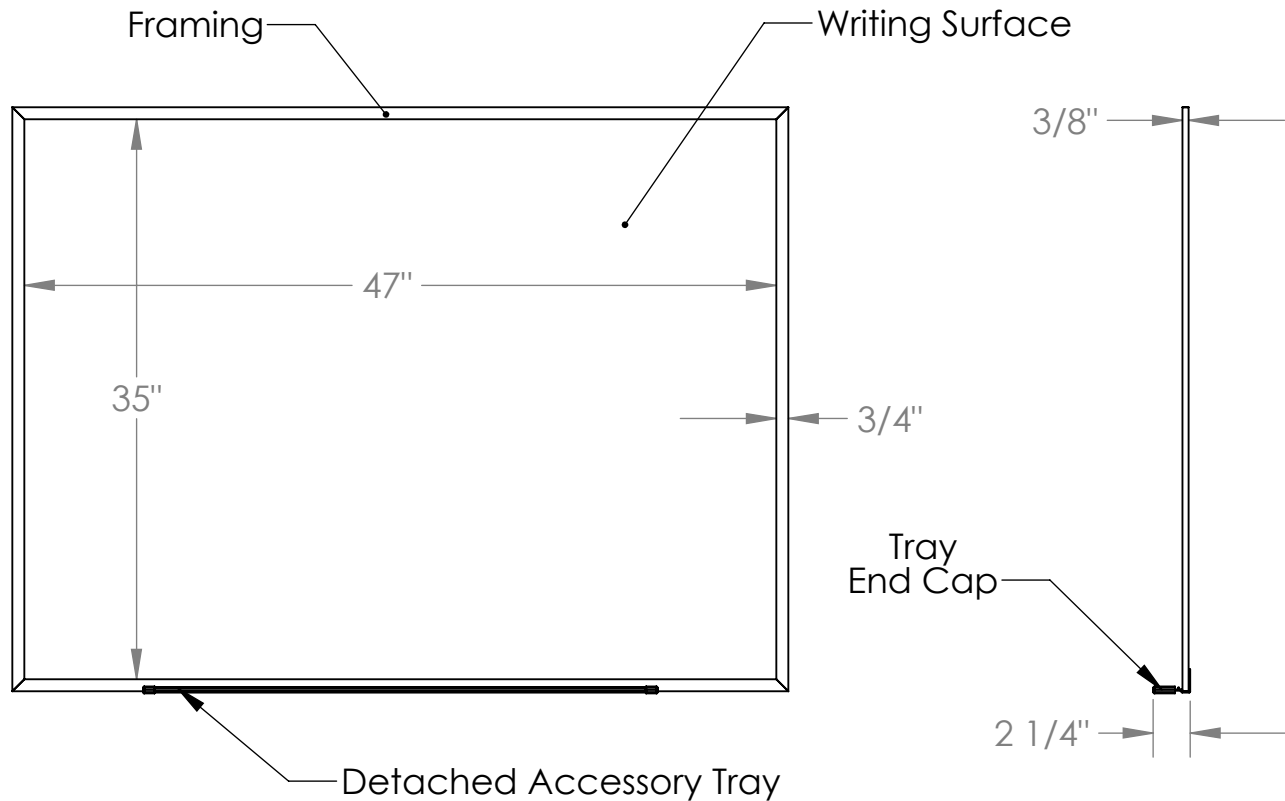

***Ghent 2' x 3' Magnetic Steel
Dry Erase Board with Integrated
1" x 1" Grid Pattern***

Product Spec Sheet

Provided by

MyBinding.com
When Image Matters.

Call Us at 1-800-944-4573

Ghent Graphics Magnetic Whiteboards

Product Specifications

Materials:

- Framing and Detached Accessory Tray: Satin anodized aluminum extrusion
- Writing surface: 6 mil thick coated 22 gauge steel sheet, laminated to 1/4" thick hardboard with a mylar film backing
- Detached Accessory Tray End Caps: Gray thermoplastic

Features:

- Board hangers are included
- A black dry erase marker with marker clip is included with each board
- Available in standard and custom sizes up to 4'H x 8'W
- This board is guaranteed for 10 years