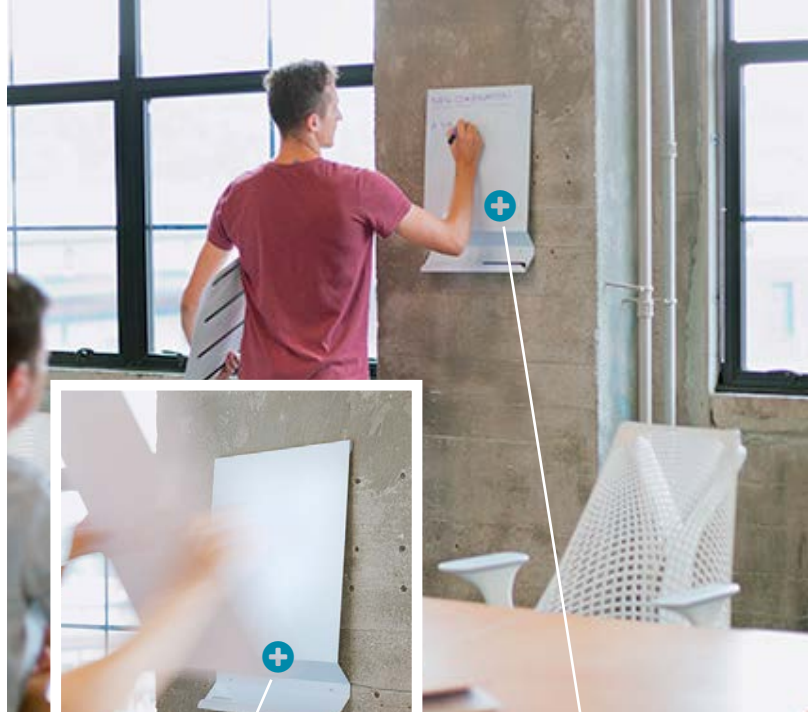

Both face and base are magnetic

Portable, removable face
5 degree angle off the wall – ergonomic

Base comes in a variety of corresponding colors

LINK BOARD

Personal spaces need personality. The LINK Board was designed to add color, productivity, and mobility to modern workspaces. LINK Boards are inherently magnetic, ergonomically designed, and portable. Use not only as a writing surface, but as a place to post thoughts, collaborate, and inspire. The LINK Board features a premium dry erase powder coat finish on a beautifully formed steel surface. Take advantage of this one-of-a-kind communication tool and make your personal space, personal.