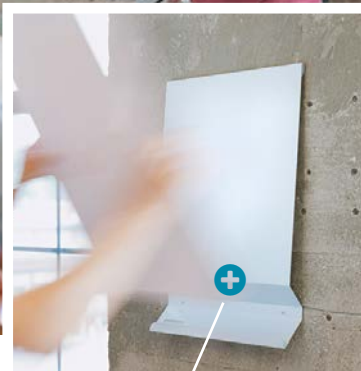

Both face and base are magnetic

Portable, removable face
5 degree angle off the wall – ergonomic

Base comes in a variety of corresponding colors

LINK BOARD

Personal spaces need personality. The LINK Board was designed to add color, productivity, and mobility to modern workspaces. LINK Boards are inherently magnetic, ergonomically designed, and portable. Use not only as a writing surface, but as a place to post thoughts, collaborate, and inspire. The LINK Board features a premium dry erase powder coat finish on a beautifully formed steel surface. Take advantage of this one-of-a-kind communication tool and make your personal space, personal.