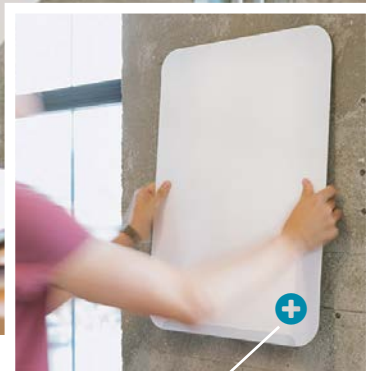

***Ghent LINK Wall Board 24" x 18"
Magnetic Markerboard - Soft
Blue Base/Bright Blue Face***

Brochure

Provided by

MyBinding.com

When Image Matters.

Call Us at 1-800-944-4573

LINK

BOARD

Personal, Portable Dry Erase Board

MyBinding.com
5500 NE Moore Court
Hillsboro, OR 97124
Toll Free: 1-800-944-4573
Local: 503-640-5920

Powder coated steel – innovative surface

Base doubles as an additional writing surface (2-in-1 board)

Both face and base are magnetic

Portable, removable face
5 degree angle off the wall – ergonomic

Base comes in a variety of corresponding colors

LINK BOARD

Personal spaces need personality. The LINK Board was designed to add color, productivity, and mobility to modern workspaces. LINK Boards are inherently magnetic, ergonomically designed, and portable. Use not only as a writing surface, but as a place to post thoughts, collaborate, and inspire. The LINK Board features a premium dry erase powder coat finish on a beautifully formed steel surface. Take advantage of this one-of-a-kind communication tool and make your personal space, personal.