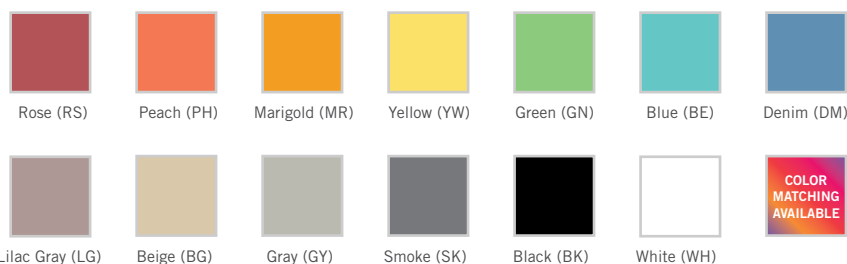

Functional

Available in both magnetic and non-magnetic finishes, use rare earth magnets to create a clean, easy-to-use canvas for your ideas.

Integrated

Clear acrylic marker holder mounts behind the board, keeping accessories within reach but the surface clutter-free.

MyBinding.com
5500 NE Moore Court
Hillsboro, OR 97124
Toll Free: 1-800-944-4573
Local: 503-640-5920

Harmony Premium Glassboards

Statement of Line

Features

- 1/4" thick tempered safety glass
- Non-porous glass surface will not ghost or stain
- Flat polished edge
- Round or Square corners with corresponding standoffs
- Stands 1 1/4" off the wall
- Template included for easy install
- 50 year warranty
- Exceeds BIFMA standards

Options

Standard Colors:

- Standard Sizes (2' x 3', 3' x 4', 4' x 4', 4' x 5', 4' x 6', 4' x 8', 4' x 10')
- Magnetic or Non-Magnetic
- Color Matching Available: PMS and RAL colors
- Printing: Custom logos and graphics printing available