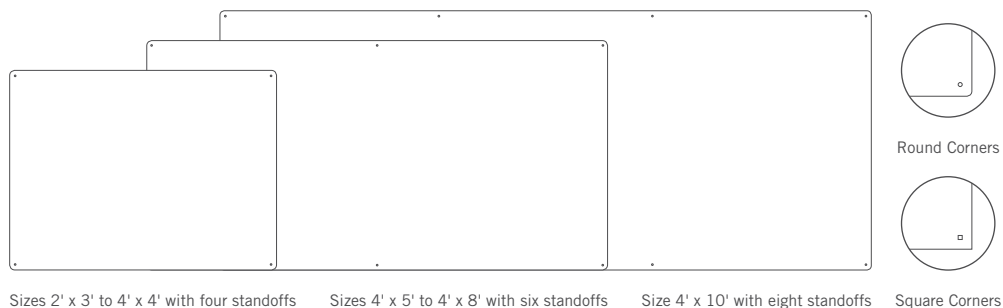

Brighten Your Brainstorm with Harmony

Harmony Glassboards beautiful glass writing surface is paired with a detailed design, making the board stand apart. Square or round corners are paired with matching polished silver standoffs that hold the board 1 1/4" off the wall, giving depth and dimension. Install Harmony in portrait or landscape formats to fit your needs.

Details

1" corresponding square or round standoffs are inset 1" from the corner, providing maximum unobstructed writable area.

Possibilities

With standard sizes up to 4' x 10', the board can be mounted horizontally or vertically by using our install template.

MyBinding.com
5500 NE Moore Court
Hillsboro, OR 97124
Toll Free: 1-800-944-4573
Local: 503-640-5920

Harmony Premium Glassboards

Statement of Line

Features

- 1/4" thick tempered safety glass
- Non-porous glass surface will not ghost or stain
- Flat polished edge
- Round or Square corners with corresponding standoffs
- Stands 1 1/4" off the wall
- Template included for easy install
- 50 year warranty
- Exceeds BIFMA standards

Options

Standard Colors:

- Standard Sizes (2' x 3', 3' x 4', 4' x 4', 4' x 5', 4' x 6', 4' x 8', 4' x 10')
- Magnetic or Non-Magnetic
- Color Matching Available: PMS and RAL colors
- Printing: Custom logos and graphics printing available