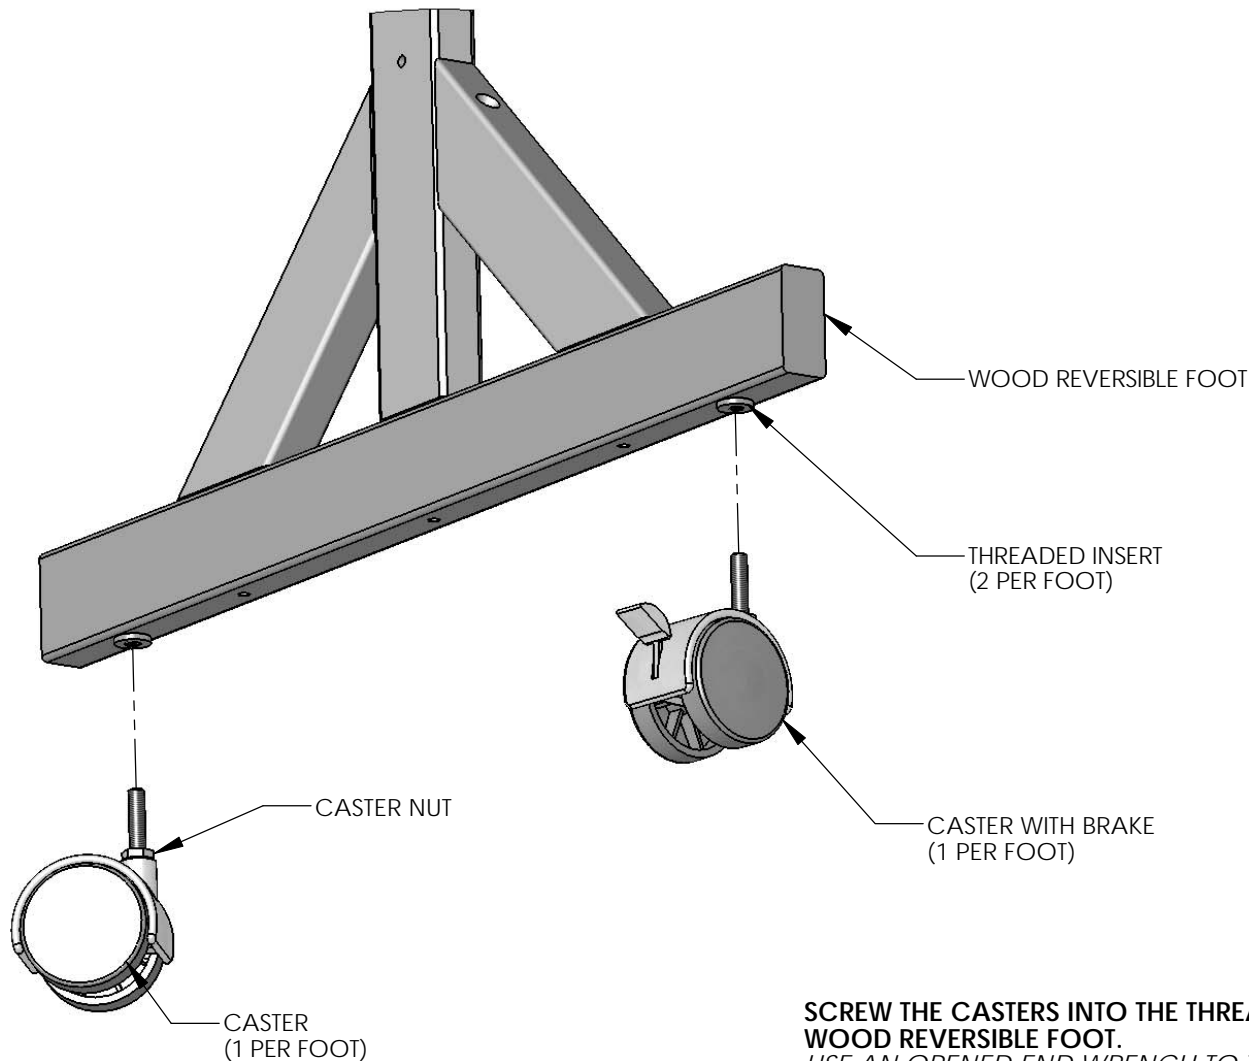

Ghent Casters - Set of 4 for Wood Frame Reversible Units Only

Instruction Manual

Provided by

MyBinding.com
When Image Matters.

Call Us at 1-800-944-4573

CASTER INSTALLATION INSTRUCTIONS

SCREW THE CASTERS INTO THE THREADED INSERTS IN THE BOTTOM OF THE WOOD REVERSIBLE FOOT.
USE AN OPENED END WRENCH TO TIGHTEN THE CASTERS NUT UP AGAINST THE THREADED INSERT.