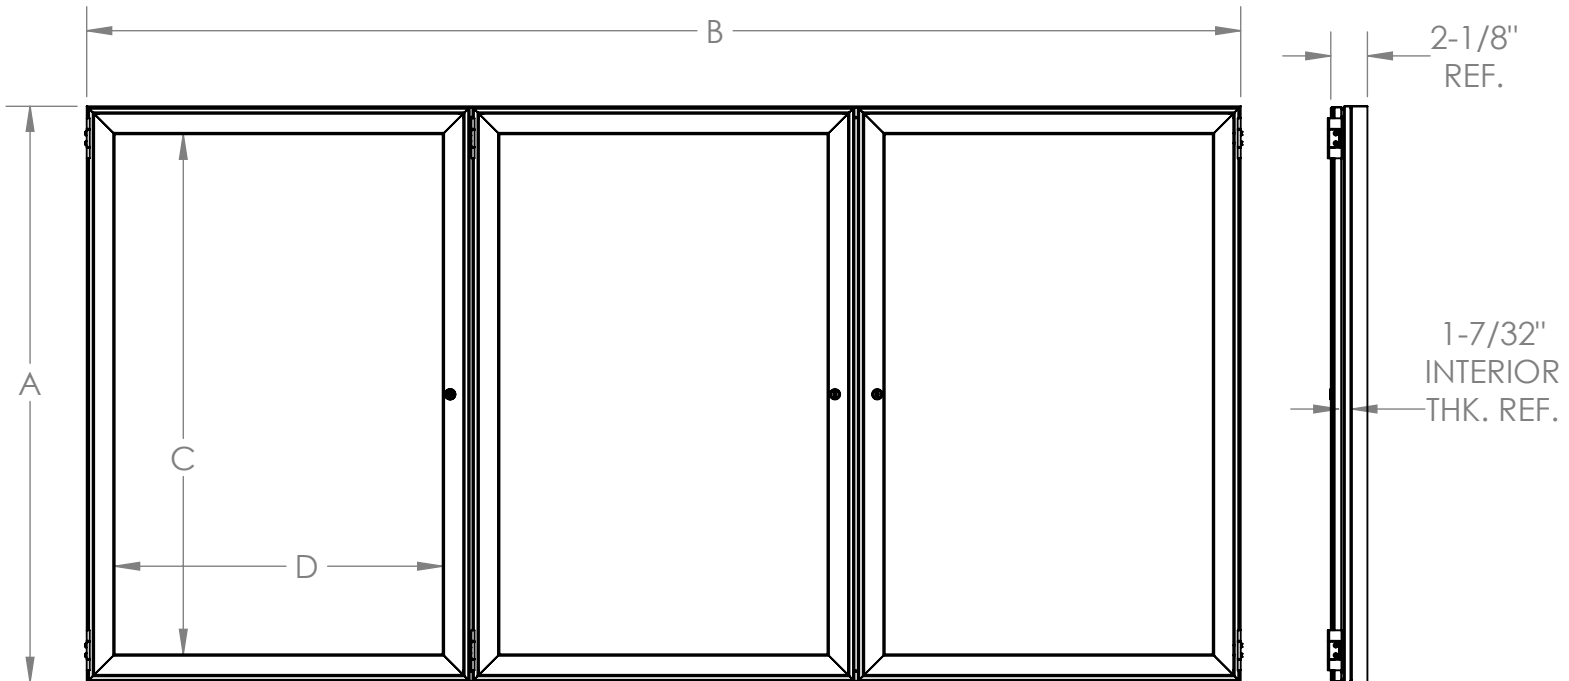

# ***Ghent 36"x72" 3-Door Walnut Indoor Black Letterboard***

Product Spec Sheet

*Provided by*

**MyBinding.com**

*When Image Matters.*

Call Us at 1-800-944-4573

## Series PW3, PN3, & PWC3

Three Door Wood Enclosed Bulletin,  
Letter, Tack, & White Boards

Walnut framing shall be stained first and then clear-coated. Oak framing shall be clear-coated only. Door shall be 1/8" acrylic. Door to be equipped with nickel hinges and built-in lock with keys. The back panel of the case shall be fitted with optional vinyl, cork, tackboard, Porcelain, or changeable letterpanels for interior use.

Available Sizes:

ITEM #	A	B	C	D
PW33672, PN33672, PWC33672	36"	72-1/8"	32-1/2"	68-5/8"
PW34872, PN34872, PWC34872	48"	72-1/8"	44-1/2"	68-5/8"
PW34896, PN34896, PWC34896	48"	96-1/8"	44-1/2"	92-5/8"