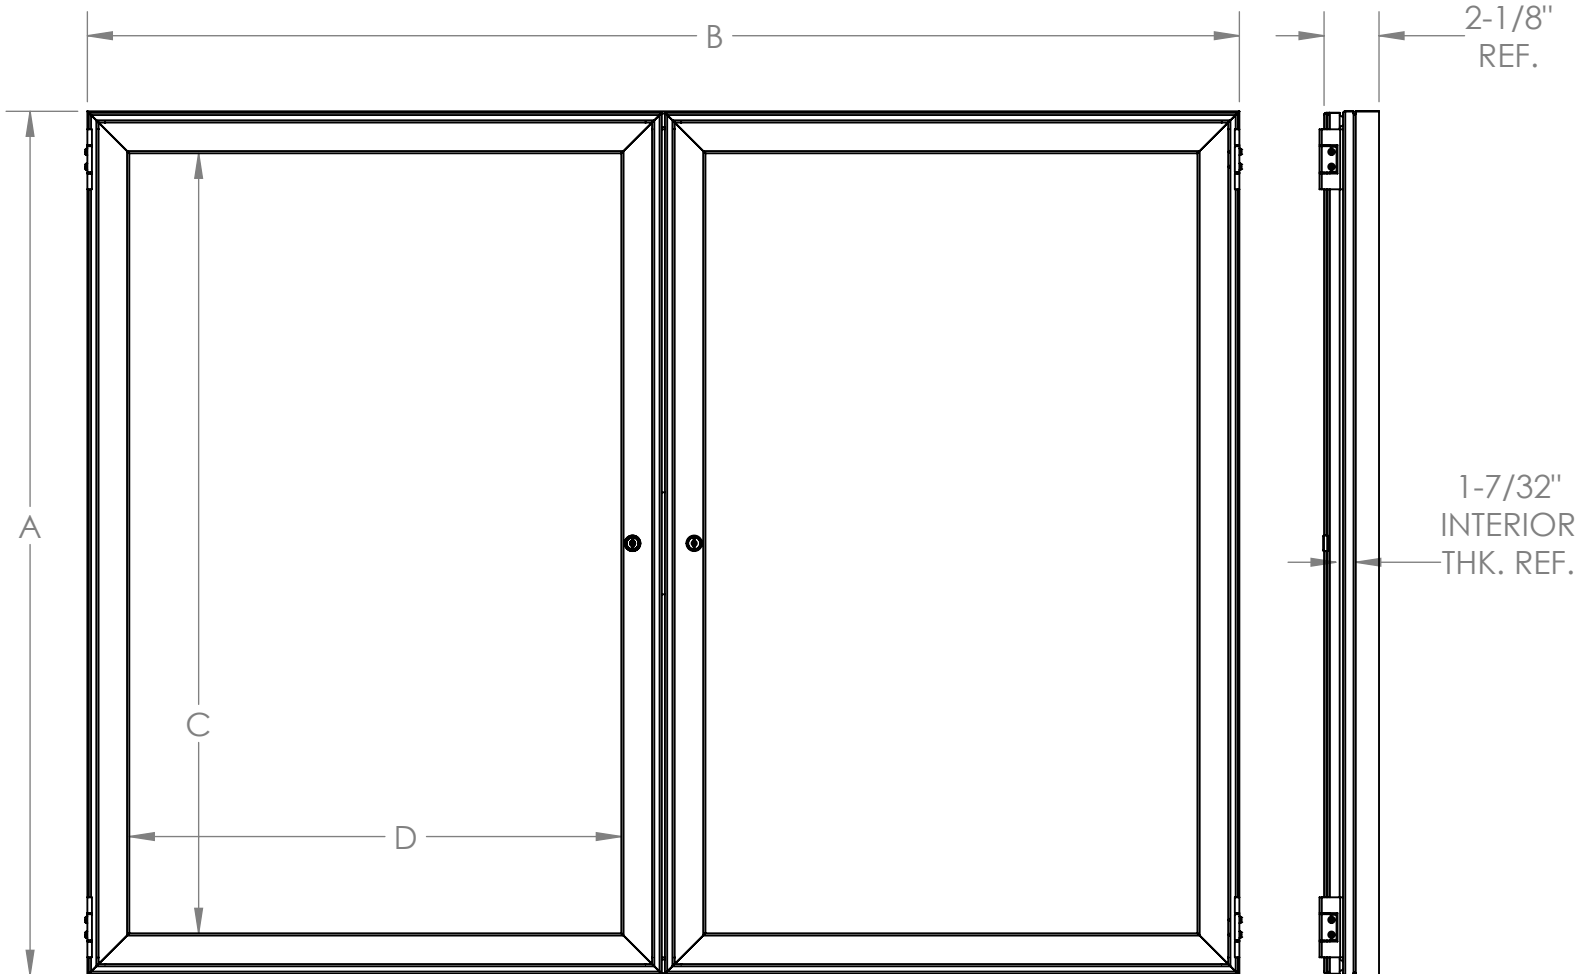

***Ghent 36"x48" 2-Door
Rubber Tackboard w/
Walnut Frame - Black***

Product Spec Sheet

Provided by

MyBinding.com

When Image Matters.

Call Us at 1-800-944-4573

Series PW2, PN2, & PWC2

Two Door Wood Enclosed Bulletin,
Letter, Tack, & White Boards

Walnut framing shall be stained first and then clear-coated. Oak framing shall be clear-coated only. Door shall be 1/8" acrylic. Door to be equipped with nickel hinges and built-in lock with keys. The back panel of the case shall be fitted with optional vinyl, cork, tackboard, Porcelain, or changeable letterpanels for interior use.

Available Sizes:

ITEM #	A	B	C	D
PW23648, PN23648, PWC23648	36"	48"	32-1/2"	20-1/2"
PW23660, PN23660, PWC23660	36"	60"	32-1/2"	26-1/2"
PW24860, PN24860, PWC24860	48"	60"	44-1/2"	26-1/2"

MyBinding.com
5500 NE Moore Court
Hillsboro, OR 97124
Toll Free: 1-800-944-4573
Local: 503-640-5920