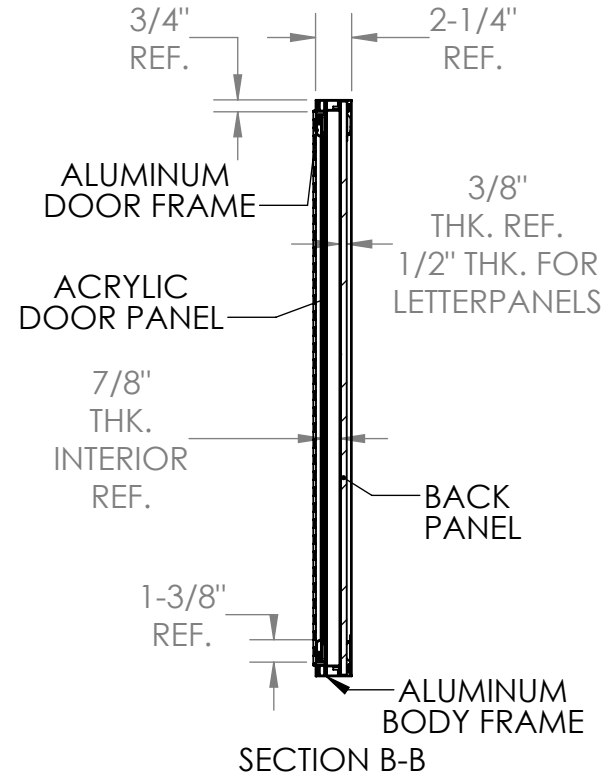

***Ghent 36"x48" 2-Door
Rubber Tackboard w/ Bronze
Aluminum Frame - Black***

Product Spec Sheet

Provided by

MyBinding.com

When Image Matters.

Call Us at 1-800-944-4573

Series PA2 & PB2

Two Door Enclosed Bulletin,
Letter, Tack, & Whiteboards

Specifications

All exposed metal is to be satin (PA) or bronze (PB) anodized extruded aluminum. Body frame and doors are constructed with mitered corners. Doors have 1/8" thick acrylic panes, continuous hinges and tumble locks with keys. Door frames are self supporting and do not depend on the acrylic panes for strength. The interior panel of the unit can be one of the following: fabric, cork tackboard, porcelain, or felt changeable letter panels (for interior use), or vinyl changeable letter panels (for exterior use). Panels for exterior units have foil backing and silicone caulking.

Sizes available:

ITEM #	A	B	C	D
PA23648, PB23648	36"	47-1/8"	31-7/16"	19-7/16"
PA23660, PB23660	36"	59-1/4"	31-7/16"	25-7/16"
PA24860, PB24860	47-1/8"	59-1/4"	42-9/16"	25-7/16"

MyBinding.com
5500 NE Moore Court
Hillsboro, OR 97124
Toll Free: 1-800-944-4573
Local: 503-640-5920