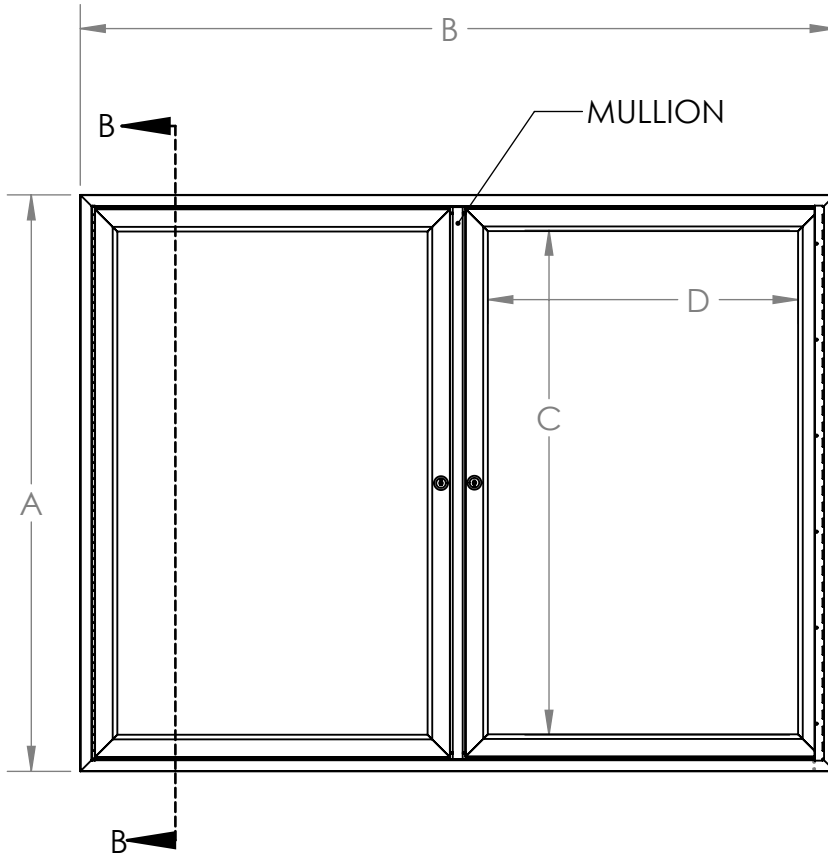

***Ghent 36"x48" 2-Door
Rubber Tackboard w/ Bronze
Aluminum Frame - Black***

Product Spec Sheet

Provided by

MyBinding.com

When Image Matters.

Call Us at 1-800-944-4573

Series PA2 & PB2

Two Door Enclosed Bulletin,
Letter, Tack, & Whiteboards

Specifications

All exposed metal is to be satin (PA) or bronze (PB) anodized extruded aluminum. Body frame and doors are constructed with mitered corners. Doors have 1/8" thick acrylic panes, continuous hinges and tumble locks with keys. Door frames are self supporting and do not depend on the acrylic panes for strength. The interior panel of the unit can be one of the following: fabric, cork tackboard, porcelain, or felt changeable letter panels (for interior use), or vinyl changeable letter panels (for exterior use). Panels for exterior units have foil backing and silicone caulking.

Sizes available:

ITEM #	A	B	C	D
PA23648, PB23648	36"	47-1/8"	31-7/16"	19-7/16"
PA23660, PB23660	36"	59-1/4"	31-7/16"	25-7/16"
PA24860, PB24860	47-1/8"	59-1/4"	42-9/16"	25-7/16"

MyBinding.com
5500 NE Moore Court
Hillsboro, OR 97124
Toll Free: 1-800-944-4573
Local: 503-640-5920