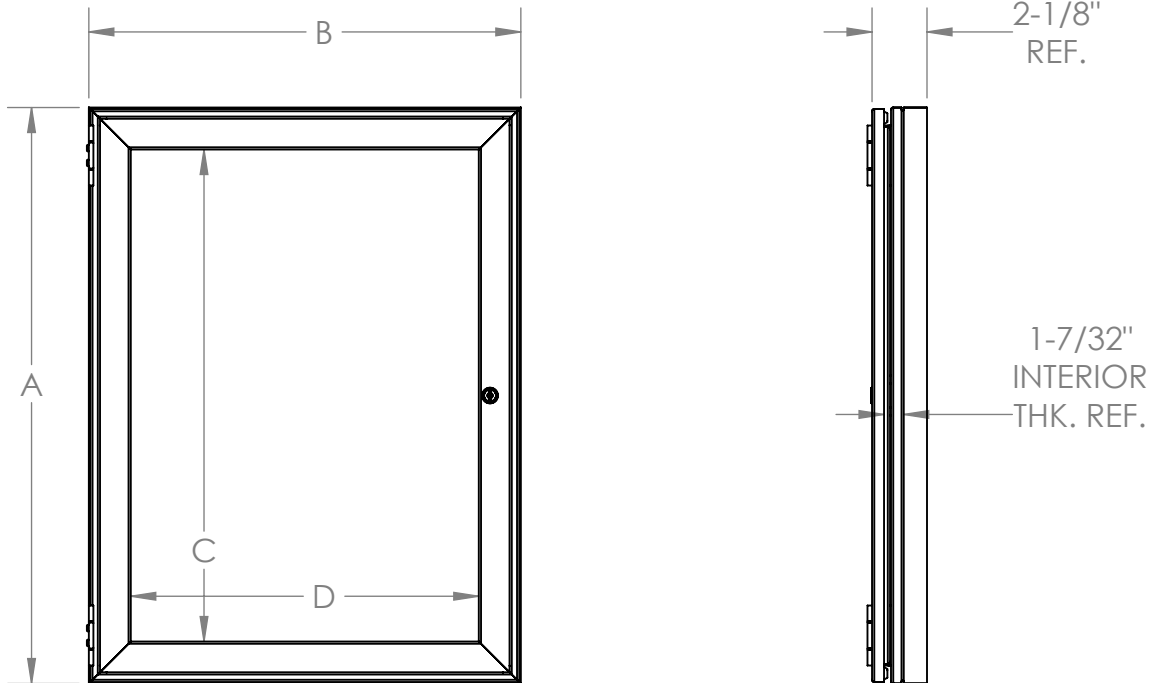

Ghent 24"x18" 1-Door Walnut Indoor Black Letterboard

Product Spec Sheet

Provided by

MyBinding.com

When Image Matters.

Call Us at 1-800-944-4573

Series PW1, PN1, & PWC1

One Door Wood Enclosed Bulletin,
Letter, Tack, & White Boards

Walnut framing shall be stained first and then clear-coated. Oak framing shall be clear-coated only. Door shall be 1/8" acrylic. Door to be equipped with nickel hinges and built-in lock with keys. The back panel of the case shall be fitted with optional vinyl, cork, tackboard, Porcelain, or changeable letterpanels for interior use.

Available Sizes:

ITEM #	A	B	C	D
PW12418, PN12418, PWC12418	24"	18"	20-1/2"	14-1/2"
PW13624, PN13624, PWC13624	36"	24"	32-1/2"	20-1/2"
PW13630, PN13630, PWC13630	36"	30"	32-1/2"	26-1/2"
PW13636, PN13636, PWC13636	36"	36"	32-1/2"	32-1/2"