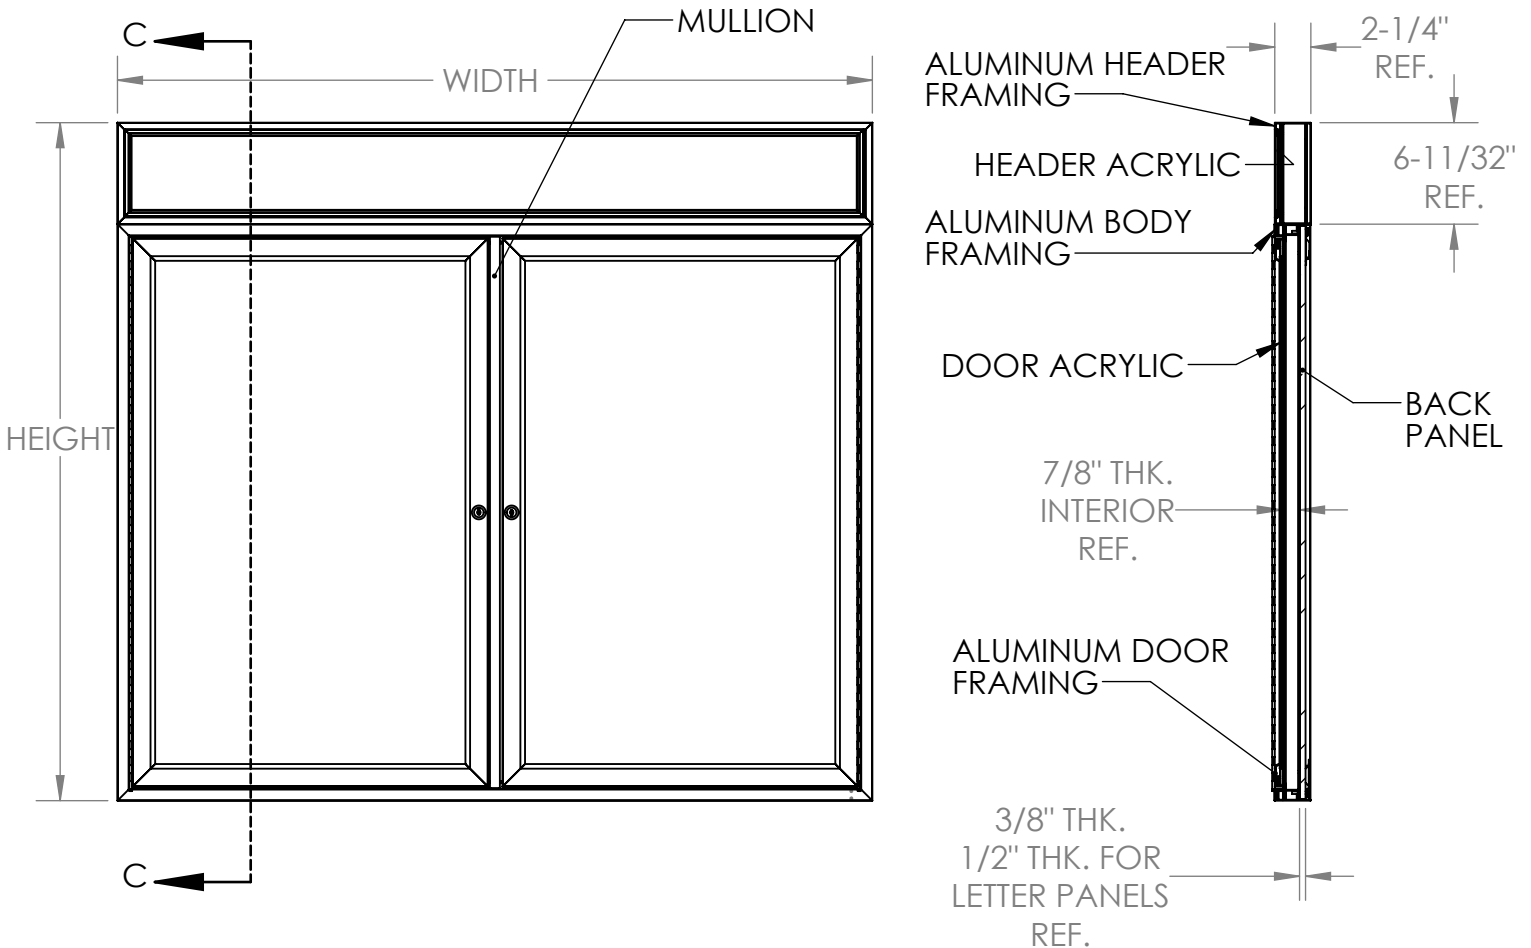

***Ghent 36x24 1-Door  
Satin Indoor Headliner  
Black Letterboard***

Product Spec Sheet

*Provided by*

**MyBinding.com**  
*When Image Matters.*

Call Us at 1-800-944-4573

## Specifications

All exposed metal is to be satin (PA) or bronze (PB) anodized extruded aluminum. Body frame and doors are constructed with mitered corners. Doors have 1/8" thick acrylic panes, continuous hinges and tumble locks with keys. Door frames are self supporting and do not depend on the acrylic panes for strength. The interior panel of the unit can be one of the following: fabric, cork tackboard, porcelain, or felt changeable letter panels (for interior use), or vinyl changeable letter panels (for exterior use). Panels for exterior units have foil backing and silicone caulking. Exterior units are water resistant, NOT waterproof.

## Sizes Available:

- 1-door units: 36" H x 24" W, 36" H x 30" W, and 36" H x 36" W.
- 2-door units: 36" H x 47-1/8" W, 36" H x 59-1/5" W, and 47-1/8" H x 59-1/4" W.
- 3-door units: 36" H x 70-1/4" W, 47-1/8" H x 70-1/4" W, 47-1/8" H x 96" W.

## Interior Dimensions:

Overall width minus 1-3/8" x overall height minus 7-23/32".

MyBinding.com  
5500 NE Moore Court  
Hillsboro, OR 97124  
Toll Free: 1-800-944-4573  
Local: 503-640-5920