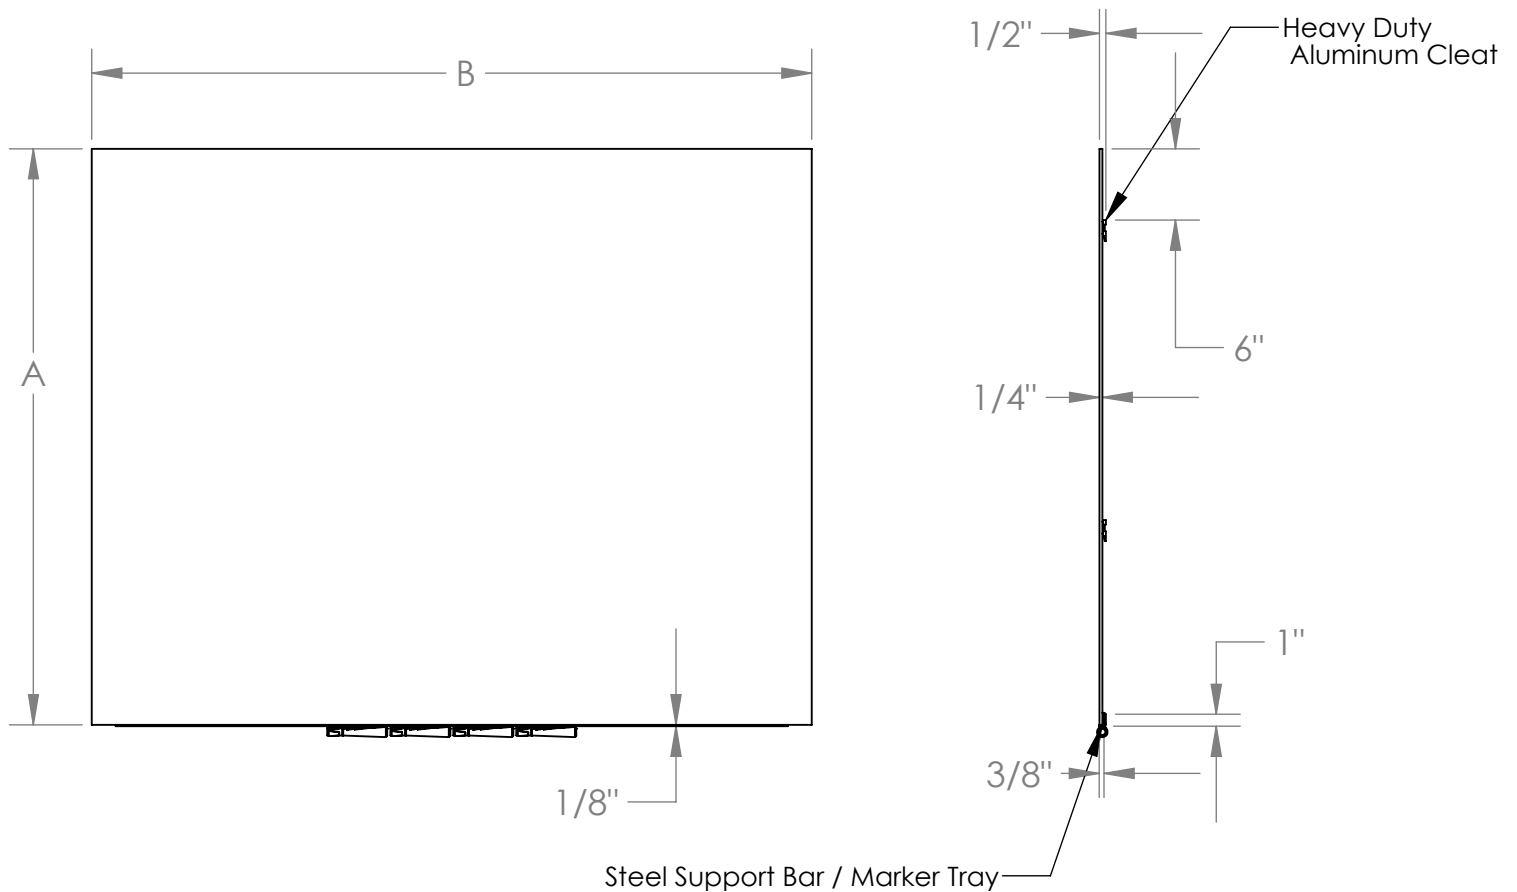

***Ghent Aria Blue 2' x 3'
Non-Magnetic Low Profile
Glassboard (Horizontal)***

Product Spec Sheet

Provided by

MyBinding.com

When Image Matters.

Call Us at 1-800-944-4573

Aria Low Profile Glass Whiteboard

Product Specifications

Materials:

- Board Surfaces: 1/4" thick, tempered low iron glass
- Cleat: 6061-T5 mill finish aluminum
- Support Bar: Powder coated steel angle; with an anodized aluminum finish

Features:

- Available in magnetic and non-magnetic
- Available in 13 Sizes
- Available in 13 Colors: Blue, Beige, Black, Denim, Green, Gray, Lilac Gray, Marigold, Peach, Rose, Smoke, White, and Yellow
- Steel support bar doubles as sleek magnetic marker holder
- Includes magnetic eraser and 4 assorted color magnetic markers
- Board is guaranteed for 50 years
- Square corner standard, available in round corner as a custom option

Notes:

- Indoor use only

MyBinding.com
 5500 NE Moore Court
 Hillsboro, OR 97124
 Toll Free: 1-800-944-4573
 Local: 503-640-5920

Part Number	2x3	3x2	3x4	4x3	4x4	4x5	5x4	4x6	6x4	4x8	8x4	4x10	10x4
A	24"	36"	36"	48"	48"	48"	60"	48"	72"	48"	96"	48"	120"
B	36"	24"	48"	36"	48"	60"	48"	72"	48"	96"	48"	120"	48"