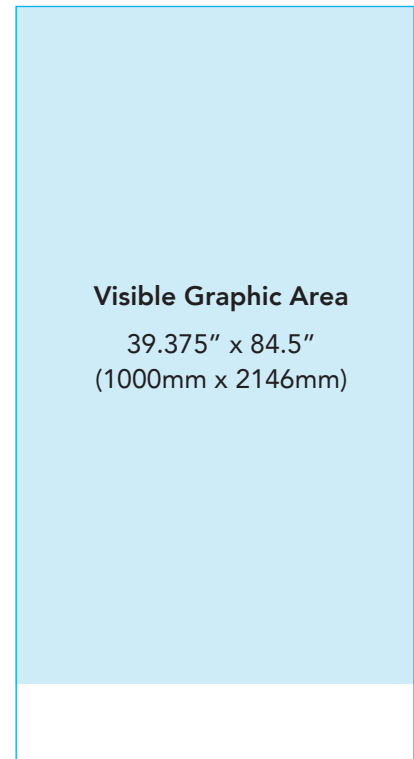

# The GrandStand

	33.5" (850mm)	39.375" (1000mm)
Graphic Panel Size (w x h)	33.5" x 84.75" (850mm x 2153mm)	39.375" x 84.75" (1000mm x 2153mm)
Visible Graphic Area (w x h)	33.5" x 84.5" (850mm x 2146mm)	39.375" x 84.5" (1000mm x 2146mm)
Recommended Top Bleed	0"	0"
Recommended Bottom Bleed	6.375" (162mm)	6.375" (162mm)
Recommended Print Media	SilkScope, Printable Eclipse	SilkScope, Printable Eclipse
Maximum Graphic Thickness	3.9-13.7 mil	3.9-13.7 mil

Top Bleed  
0"

Bottom Bleed  
6.375" (162mm)

Top Bleed  
0"

Bottom Bleed  
6.375" (162mm)